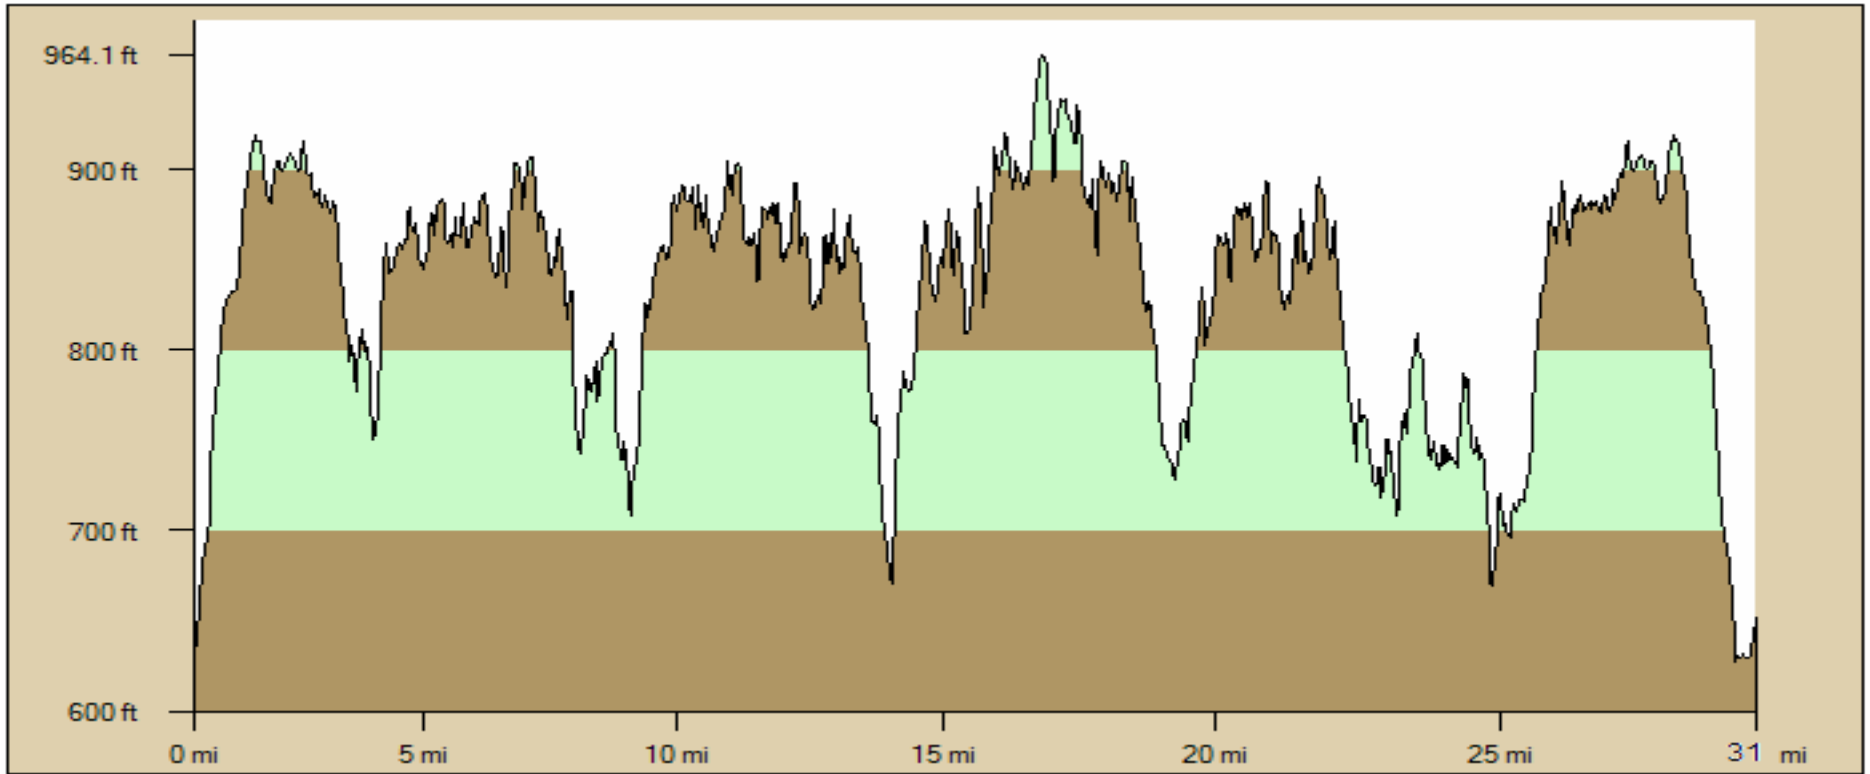

# Black Warrior 50K Profile Map Updated 1/6/2006

Lin. Dist. 31.34 mi	Terr. Dist. 31.2 mi	Elev Gain 22.7 ft.	Avg Grade: 4
Climb Elev: 3,590.4 ft	Desc Elev: 3,567.7 ft	Max Elev: 964.1 ft	Min Elev: 627.2 ft
Climb Dist: 15.14 mi	Desc Dist: 16.20 mi		